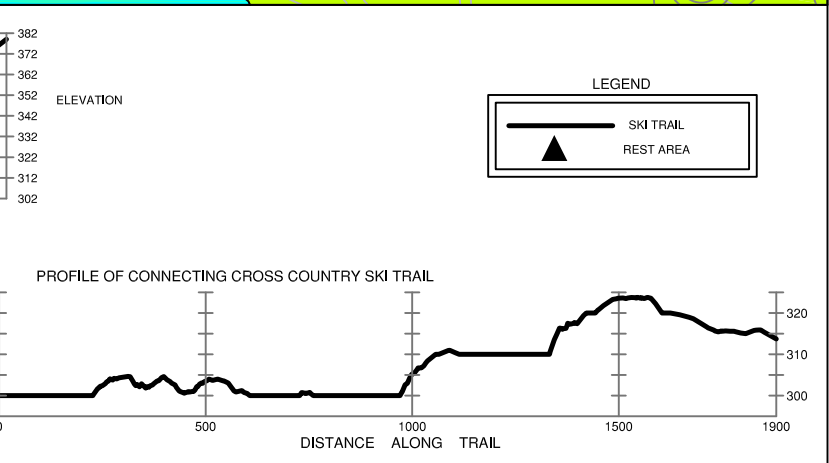

Elliot Lake Spine Road Cross Country Ski Trail

LEGEND

- SKI TRAIL
- ▲ REST AREA