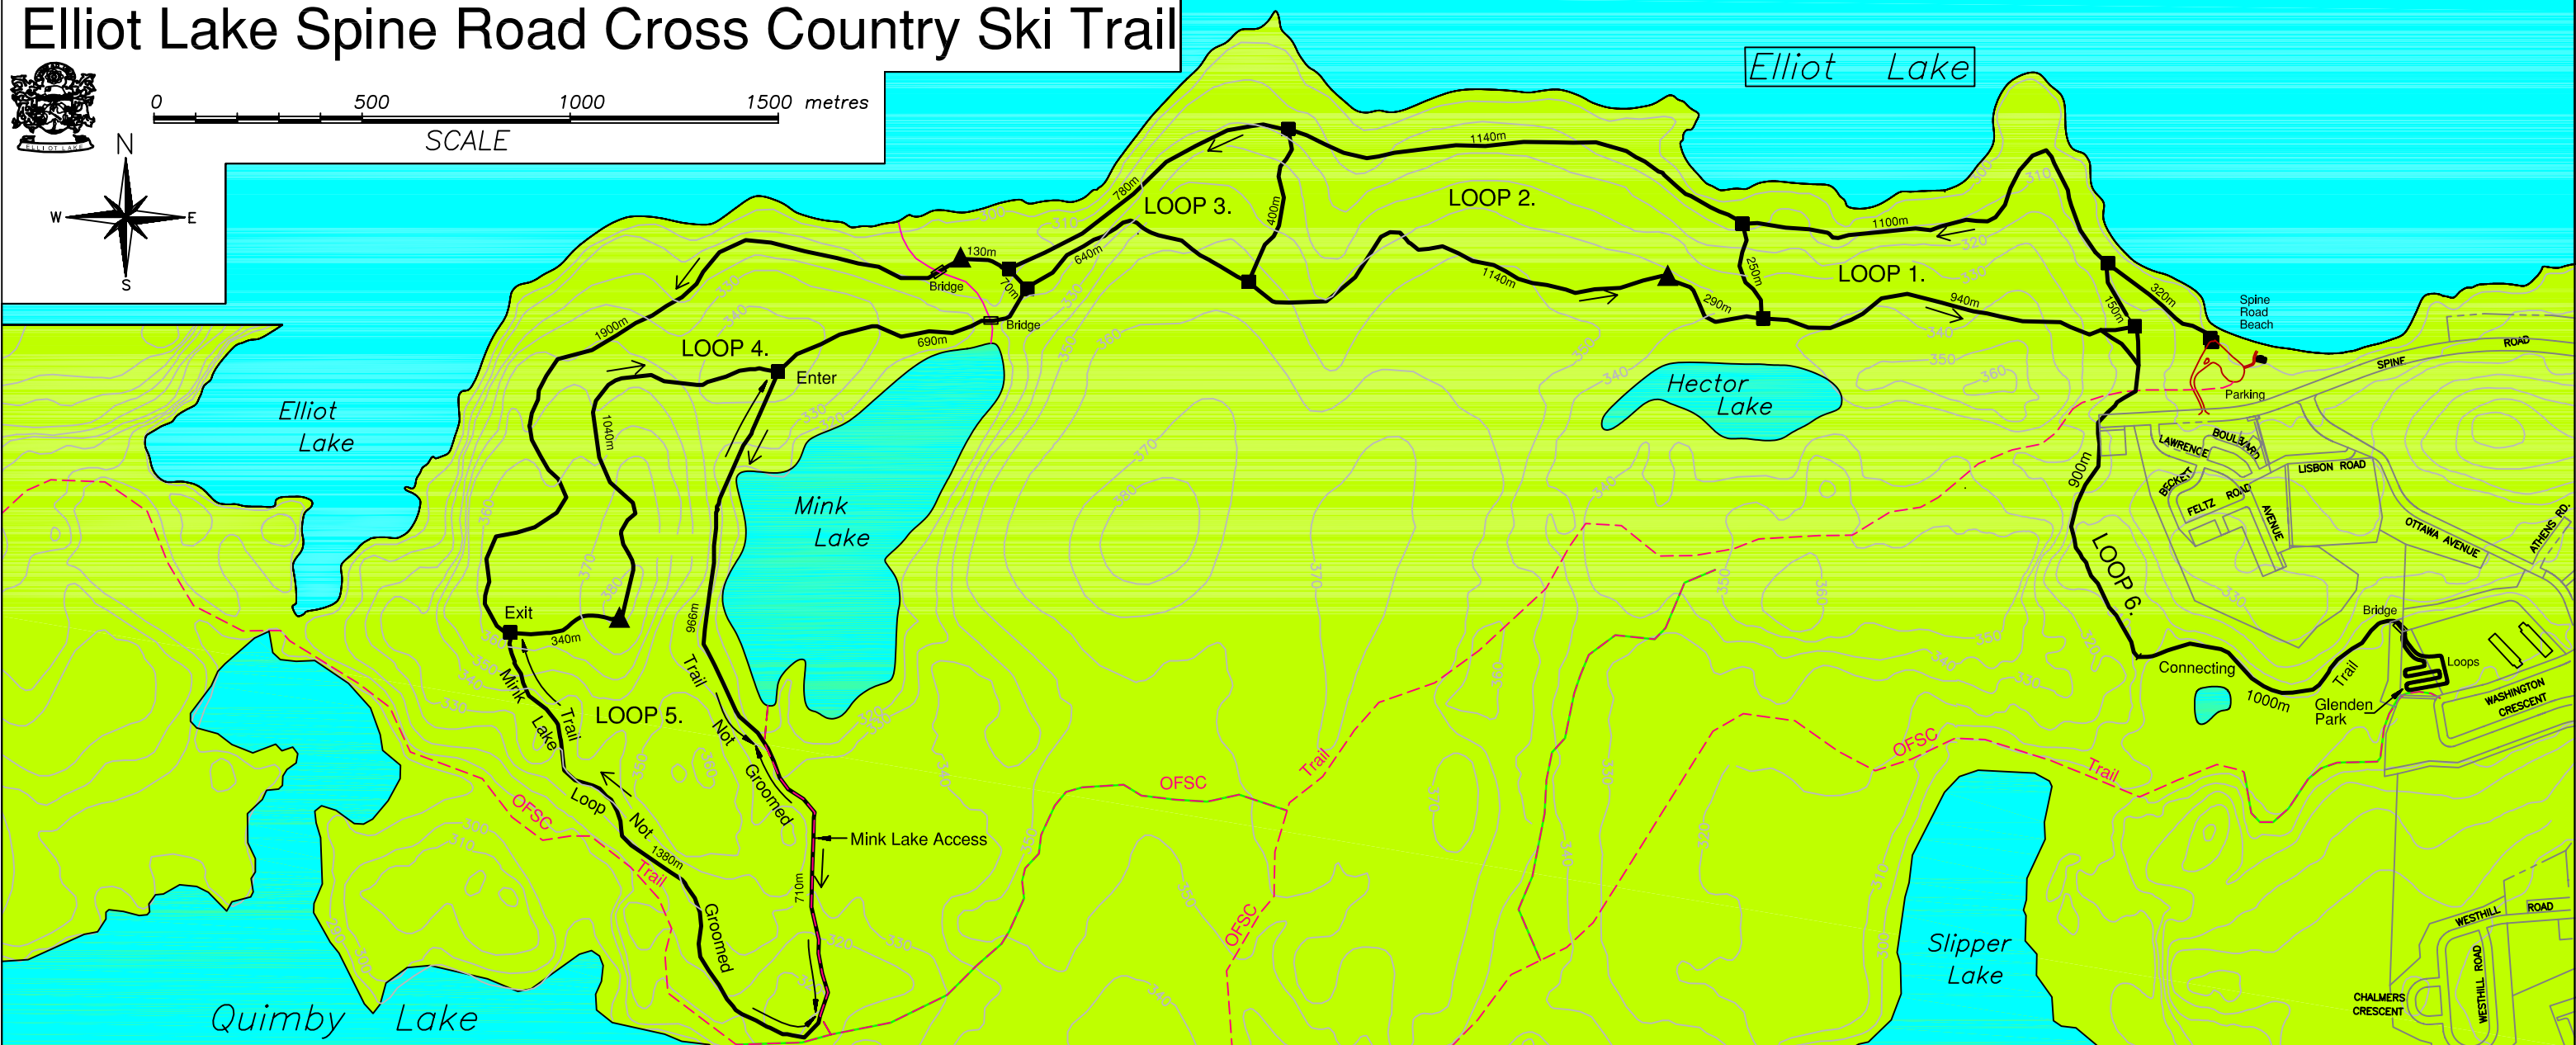

Elliot Lake Spine Road Cross Country Ski Trail

LEGEND

- SKI TRAIL
- ▲ REST AREA